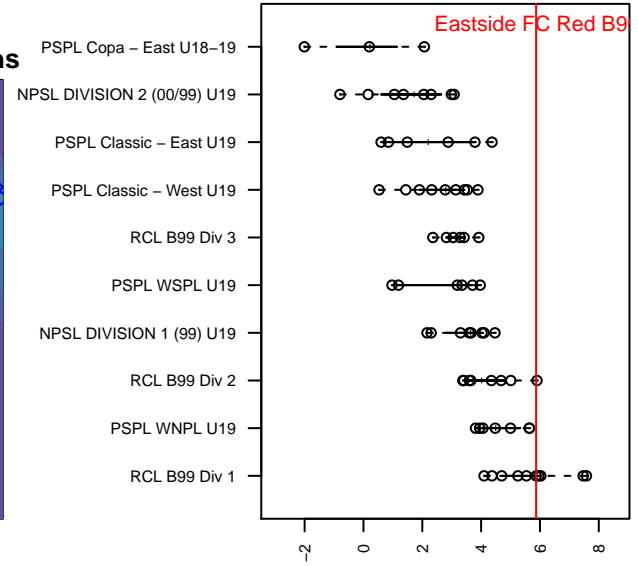

Eastside FC Red B99

Eastside FC
 Preston, WA
 B99 total strength=1876
 attack=46.47 defense=37.32
 fall league = RCL B99 Div 1
 notes= Kovats 2013

alt names used:
 Eastside FC B99
 Eastside FC B99 Red A
 EASTSIDE FC EFC B99 RED
 EFC-WA B99 Red
 Eastside FC B99 Red A

Venues played:
 2017 Showcase of Champions U18/19 BOYS
 2017 Beaverton Cup U19 Gold
 2017 Eastside FC Cup BU18-19
 2017 RCL B99 Div 1
 2017 WYS Championship B99

Eastside FC Red B99
 Dots are actual minus expected GF (blue circles) and GA (red triangles).
 Blue line is smoothed change in attack strength. Red is smoothed change in defense strength.

**attack and defense variance (black dot)
relative to other teams
and top 10 in region**

**attack and defense rating
relative to others at age
and all opponents in last 13 months**

Performance relative to 13 month average