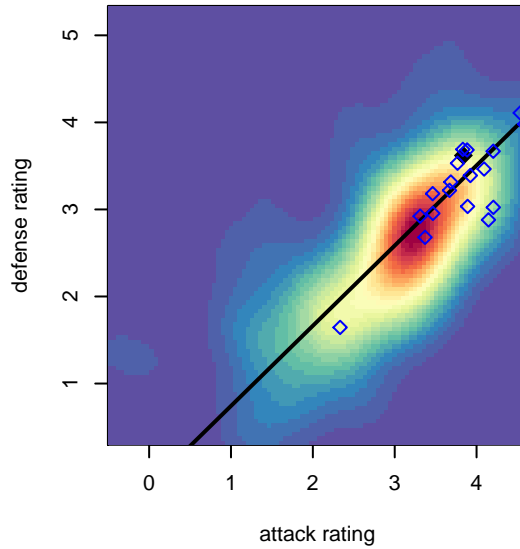

Eastside FC Red B99

Eastside FC
 Preston, WA
 B99 total strength=1876
 attack=46.47 defense=37.32
 fall league = RCL B99 Div 1
 notes= Kovats 2013

alt names used:
 Eastside FC B99
 Eastside FC B99 Red A
 EASTSIDE FC EFC B99 RED
 EFC-WA B99 Red
 Eastside FC B99 Red A

Venues played:
 2017 Showcase of Champions U18/19 BOYS
 2017 Beaverton Cup U19 Gold
 2017 Eastside FC Cup BU18-19
 2017 RCL B99 Div 1
 2017 WYS Championship B99

Eastside FC Red B99
 Dots are actual minus expected GF (blue circles) and GA (red triangles).
 Blue line is smoothed change in attack strength. Red is smoothed change in defense strength.

**attack and defense variance (black dot)
relative to other teams
and top 10 in region**

**attack and defense rating
relative to others at age
and all opponents in last 13 months**

Performance relative to 13 month average