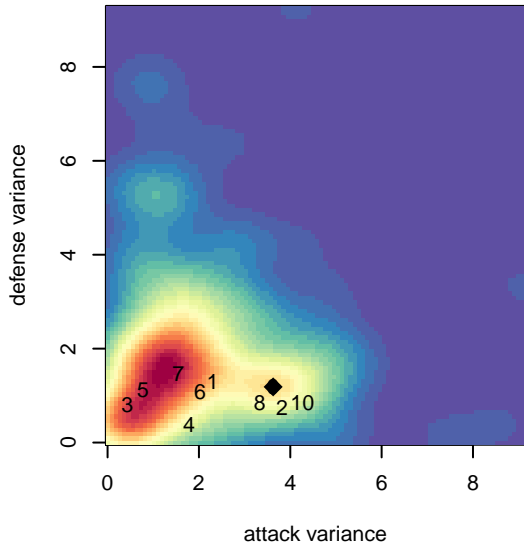

Eastside FC Red B99

Eastside FC
 Preston, WA
 B99 total strength=1876
 attack=46.47 defense=37.32
 fall league = RCL B99 Div 1
 notes= Kovats 2013

alt names used:
 Eastside FC B99
 Eastside FC B99 Red A
 EASTSIDE FC EFC B99 RED
 EFC-WA B99 Red
 Eastside FC B99 Red A

Venues played:
 2017 Showcase of Champions U18/19 BOYS
 2017 Beaverton Cup U19 Gold
 2017 Eastside FC Cup BU18-19
 2017 RCL B99 Div 1
 2017 WYS Championship B99

Eastside FC Red B99
 Dots are actual minus expected GF (blue circles) and GA (red triangles).
 Blue line is smoothed change in attack strength. Red is smoothed change in defense strength.

**attack and defense variance (black dot)
relative to other teams
and top 10 in region**

**attack and defense rating
relative to others at age
and all opponents in last 13 months**

Performance relative to 13 month average