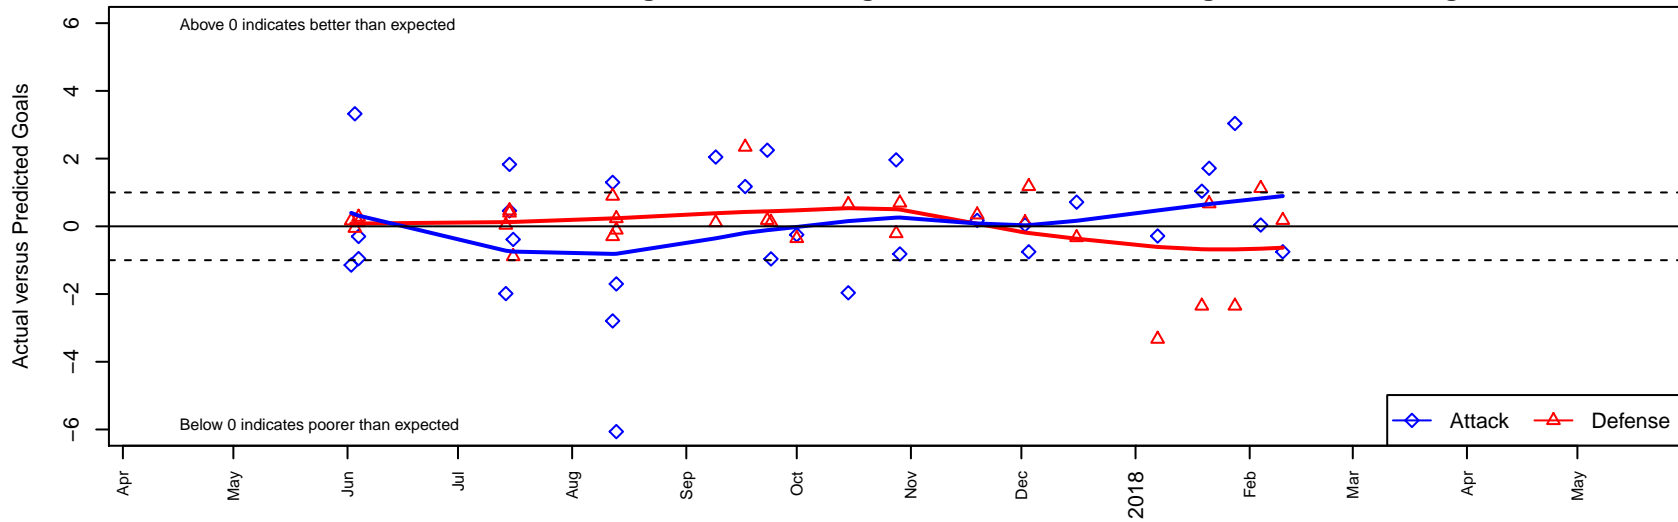

Eastside FC Red B99

Eastside FC
 Preston, WA
 B99 total strength=1876
 attack=46.47 defense=37.32
 fall league = RCL B99 Div 1
 notes= Kovats 2013

alt names used:
 Eastside FC B99
 Eastside FC B99 Red A
 EASTSIDE FC EFC B99 RED
 EFC-WA B99 Red
 Eastside FC B99 Red A

Venues played:
 2017 Showcase of Champions U18/19 BOYS
 2017 Beaverton Cup U19 Gold
 2017 Eastside FC Cup BU18-19
 2017 RCL B99 Div 1
 2017 WYS Championship B99

Eastside FC Red B99
 Dots are actual minus expected GF (blue circles) and GA (red triangles).
 Blue line is smoothed change in attack strength. Red is smoothed change in defense strength.

**attack and defense variance (black dot)
relative to other teams
and top 10 in region**

**attack and defense rating
relative to others at age
and all opponents in last 13 months**

Performance relative to 13 month average