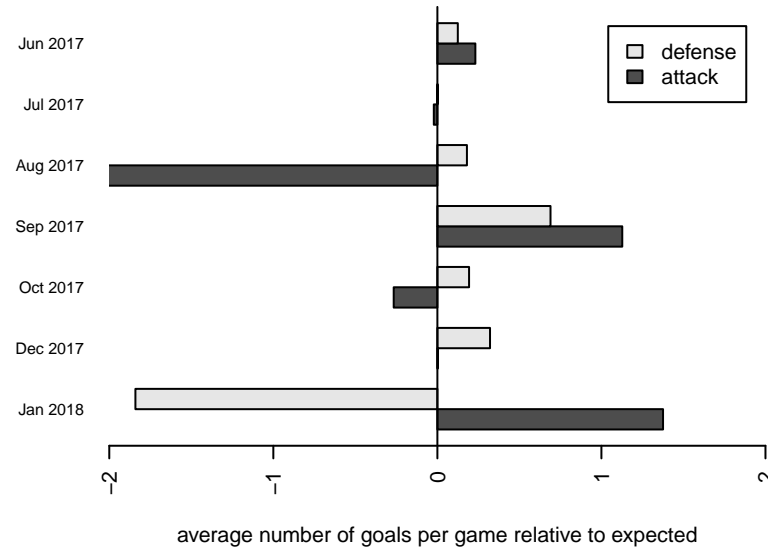

Performance relative to 13 month average